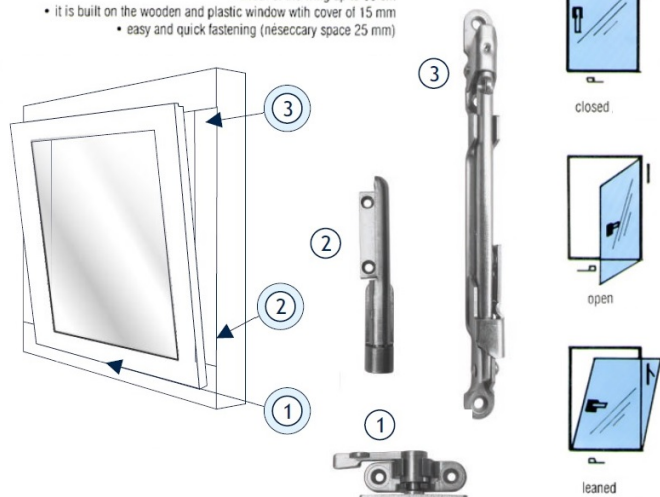

PRODUCT SHEET

Description:

Window Fittings, Right, 6 Parts+Screws,Steel & Zamak, BZP

Item number:

15.10.510-0

Units	Box	Carton	HS Code	Barcode
Set	12	72	8302420090	
				5704866401302

- enables horizontal and vertical opening
 - use for windows
 - weight of the wing up to 20 kg
 - height of the wing up to 120 cm
 - width of the wing up to 60 cm
- it is built on the wooden and plastic window with cover of 15 mm
 - easy and quick fastening (necesary space 25 mm)