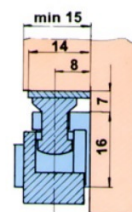

PRODUCT SHEET

Description:

Window Fittings, Right, 6 Parts+Screws,Steel & Zamak, BZP

Item number:

15.10.510-0

Units	Box	Carton	HS Code	Barcode
Set	12	72	8302420090	
				5704866401302

- enables horizontal and vertical opening
 - use for windows
 - weight of the wing up to 20 kg
 - height of the wing up to 120 cm
 - width of the wing up to 60 cm
- it is built on the wooden and plastic window with cover of 15 mm
 - easy and quick fastening (necesary space 25 mm)

CUT A-A /

CUT B-B /

SISO A/S

Mileparken 11
DK-2740 Skovlunde
Denmark
VAT: DK 24786013

Phone +45 45 830 900

www.siso.dk
siso@siso.dk

Danske Bank
Nytorv Branch
Copenhagen
SWIFT: DABADKKK

Account no.
4180 3112 112936
IBAN Account
DK7230003112112936