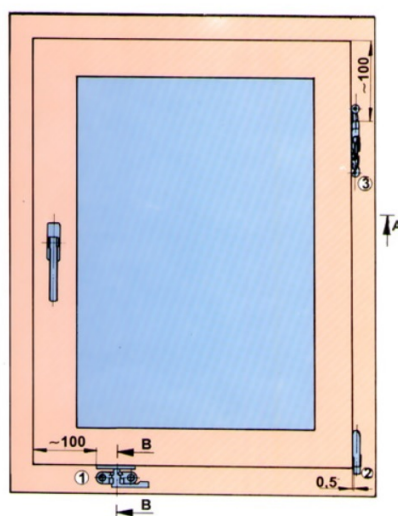

PRODUCT SHEET

Description:

Window Fittings, Right, 6 Parts+Screws,Steel & Zamak, BZP

Item number:

15.10.510-0

Units	Box	Carton	HS Code	Barcode
Set	12	72	8302420090	
				5704866401302

- enables horizontal and vertical opening
 - use for windows
 - weight of the wing up to 20 kg
 - height of the wing up to 120 cm
 - width of the wing up to 60 cm
- it is built on the wooden and plastic window with cover of 15 mm
 - easy and quick fastening (necesary space 25 mm)